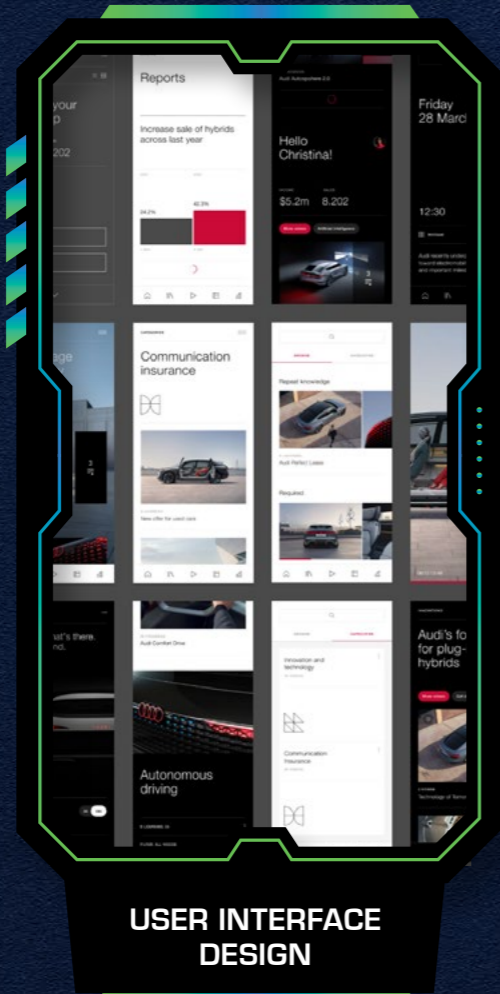

OUR SERVICES

**USER INTERFACE
DESIGN**