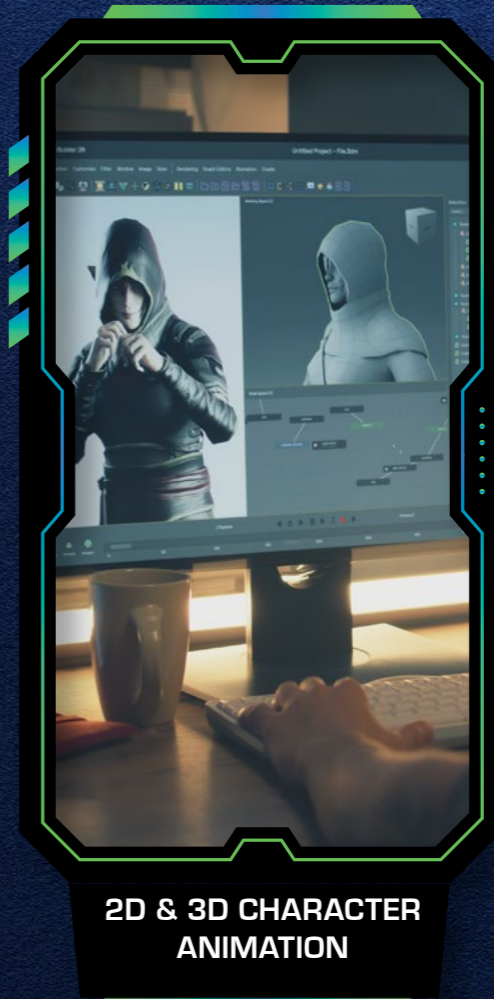

**2D & 3D CHARACTER
ANIMATION**